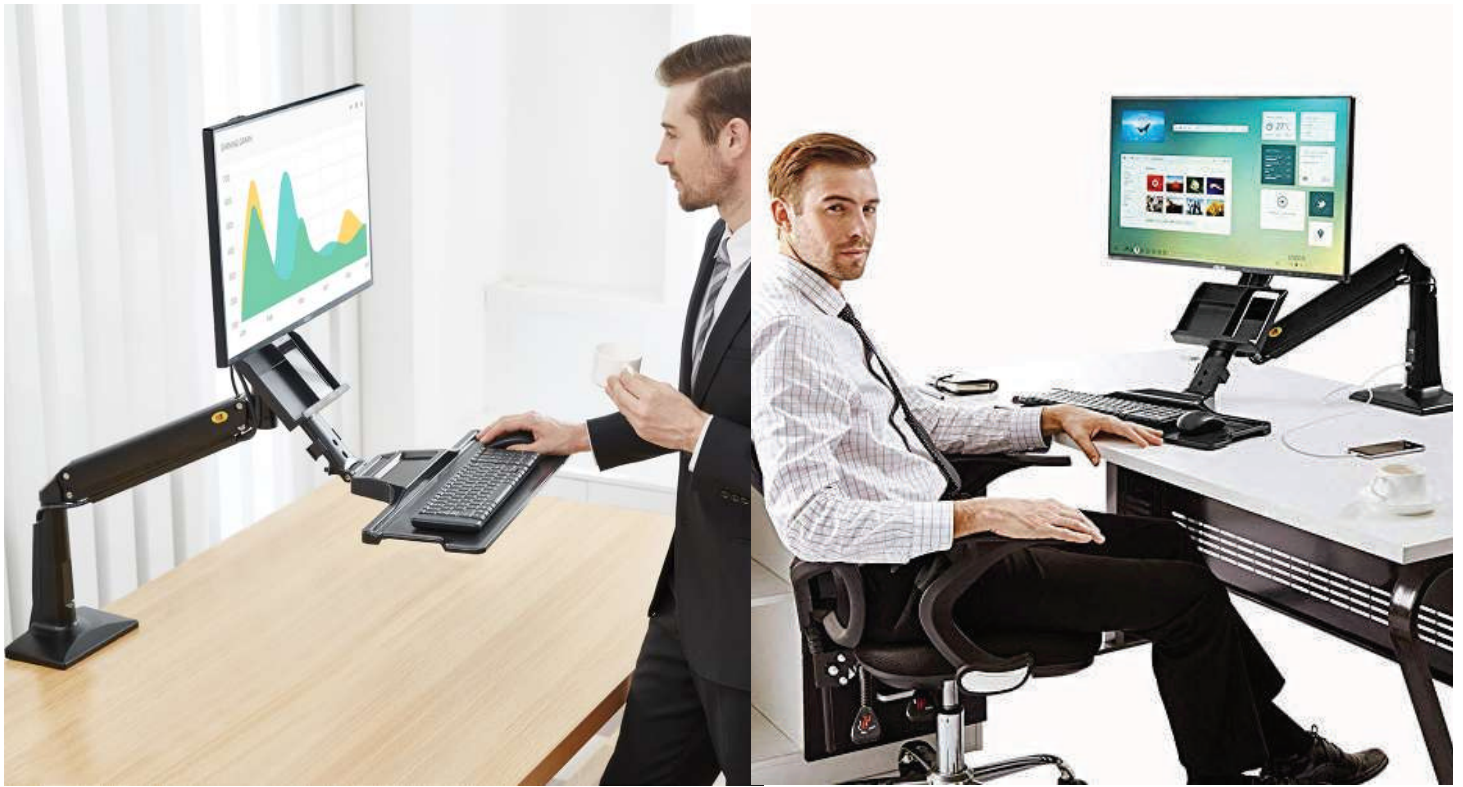

NB-35W

Intergrated Sit-Stand Workstation
For most 19" - 27"

Sit-Stand Mobile Workstation

75x75-100x100

360°

Upright (Height Adjustable)

Height can maximise or minimize according to the the comfort level. Specially designed to feel free from stress and work.

Screen Tilting

Tilt reduce the glare of overhead lights or if your monitor is too high and can't be adjusted to your eye level.

Screen Rotation

Specially Integrated for landscape and portait view.