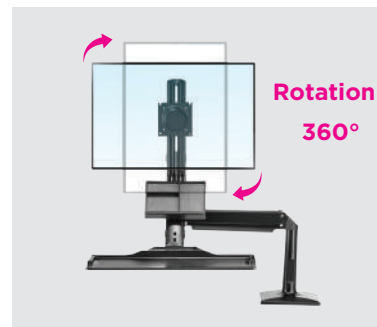

NB-35W

Intergrated Sit-Stand Workstation
For most 19" - 27"

Sit-Stand Mobile Workstation

75x75-100x100

360°

Upright (Height Adjustable)

Height can maximise or minimize according to the the comfort level. Specially designed to feel free from stress and work.

Screen Tilting

Tilt reduce the glare of overhead lights or if your monitor is too high and can't be adjusted to your eye level.

Screen Rotation

Specially Integrated for landscape and portait view.