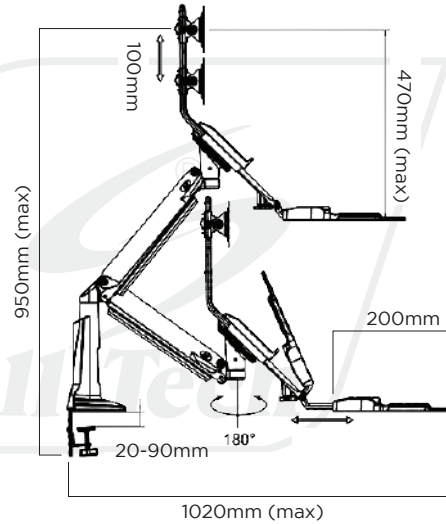

NB-35W

Intergrated Sit-Stand Workstation
For most 19" - 27"

Sit-Stand Mobile Workstation

75x75-100x100

360°

Upright (Height Adjustable)

Height can maximise or minimize according to the the comfort level. Specially designed to feel free from stress and work.

Screen Tilting

Tilt reduce the glare of overhead lights or if your monitor is too high and can't be adjusted to your eye level.

Screen Rotation

Specially Integrated for landscape and portait view.